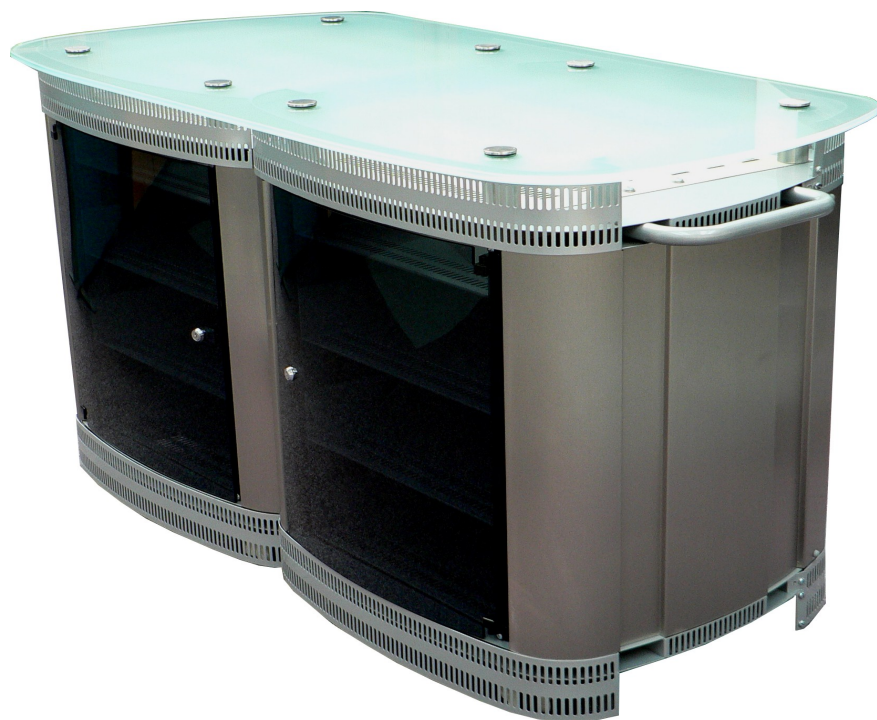

TeamMate Credenza

A contemporary approach

Features

Multi configurable with all types of AV and IT equipment.

Available as single, dual, or triple rack bay configuration.

Large working area with custom finish work tops.

Comprehensive cable management connectivity options.

Input/output panel for all communications and AV/IT systems.

Finished in silver and stainless steel with optional rack shelves and drawers.

Advanced convection system for air flow and heat dispersal.

Upgrade to TeamMate Conference unit with optional mounting kit for flat panel displays.

Benefits

Increases efficiency of meetings and presentations.

Consolidates all audio visual, video conference, and IT functions.

- Stylish enclosure for multimedia peripherals
- Output to any display medium including Totem
- High level business presentations
- Available as single, dual, or triple bay setup
- Optional mounting kit for display hardware
- Smoked Perspex lockable doors
- Ease of access for maintenance and support
- Flexible configuration with lockdown castors
- Supports larger flat panel displays
- Rear access lockable compartment